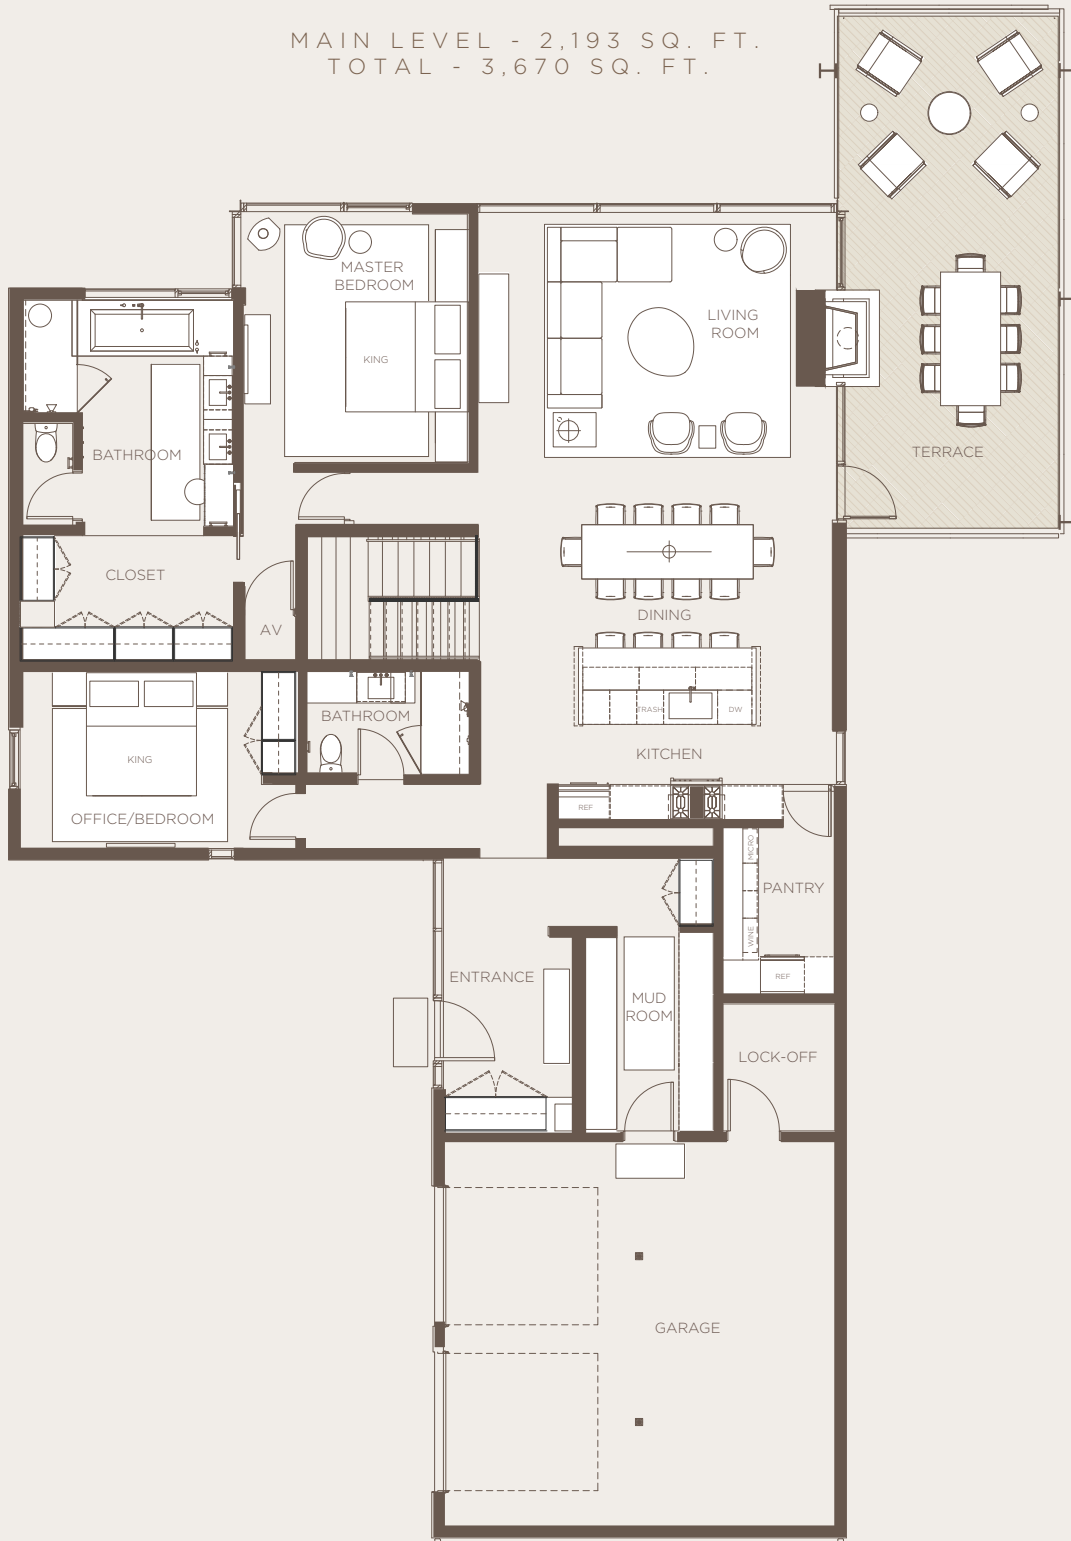

ONE&ONLY MOONLIGHT BASIN PRIVATE HOMES  
PHASE II - 5 BEDROOM

LOWER LEVEL - 1,477 SQ. FT.  
TOTAL - 3,670 SQ. FT.

*One&Only*

PRIVATE HOMES  
Moonlight Basin, Montana

*Furnishings not included with sale of Unit. Furnishing packages will be available for purchase by Buyer.*

# ONE&ONLY MOONLIGHT BASIN PRIVATE HOMES PHASE II - 5 BEDROOM

MAIN LEVEL - 2,193 SQ. FT.  
TOTAL - 3,670 SQ. FT.

*One&Only*

PRIVATE HOMES  
Moonlight Basin, Montana

*Furnishings not included with sale of Unit. Furnishing packages will be available for purchase by Buyer.*