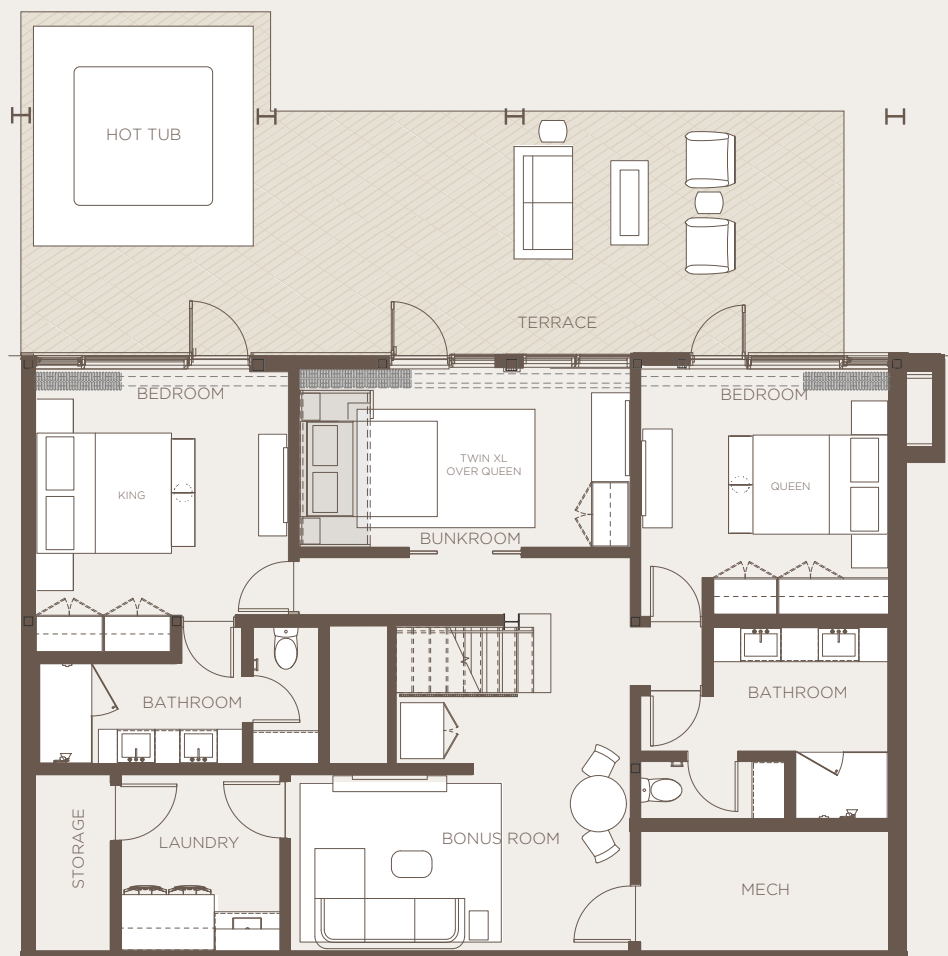

ONE&ONLY MOONLIGHT BASIN PRIVATE HOMES  
PHASE II - 5 BEDROOM

LOWER LEVEL - 1,477 SQ. FT.  
TOTAL - 3,670 SQ. FT.

*One&Only*

PRIVATE HOMES  
Moonlight Basin, Montana

*Furnishings not included with sale of Unit. Furnishing packages will be available for purchase by Buyer.*

# ONE&ONLY MOONLIGHT BASIN PRIVATE HOMES PHASE II - 5 BEDROOM

MAIN LEVEL - 2,193 SQ. FT.  
TOTAL - 3,670 SQ. FT.

*One&Only*

PRIVATE HOMES  
Moonlight Basin, Montana

*Furnishings not included with sale of Unit. Furnishing packages will be available for purchase by Buyer.*