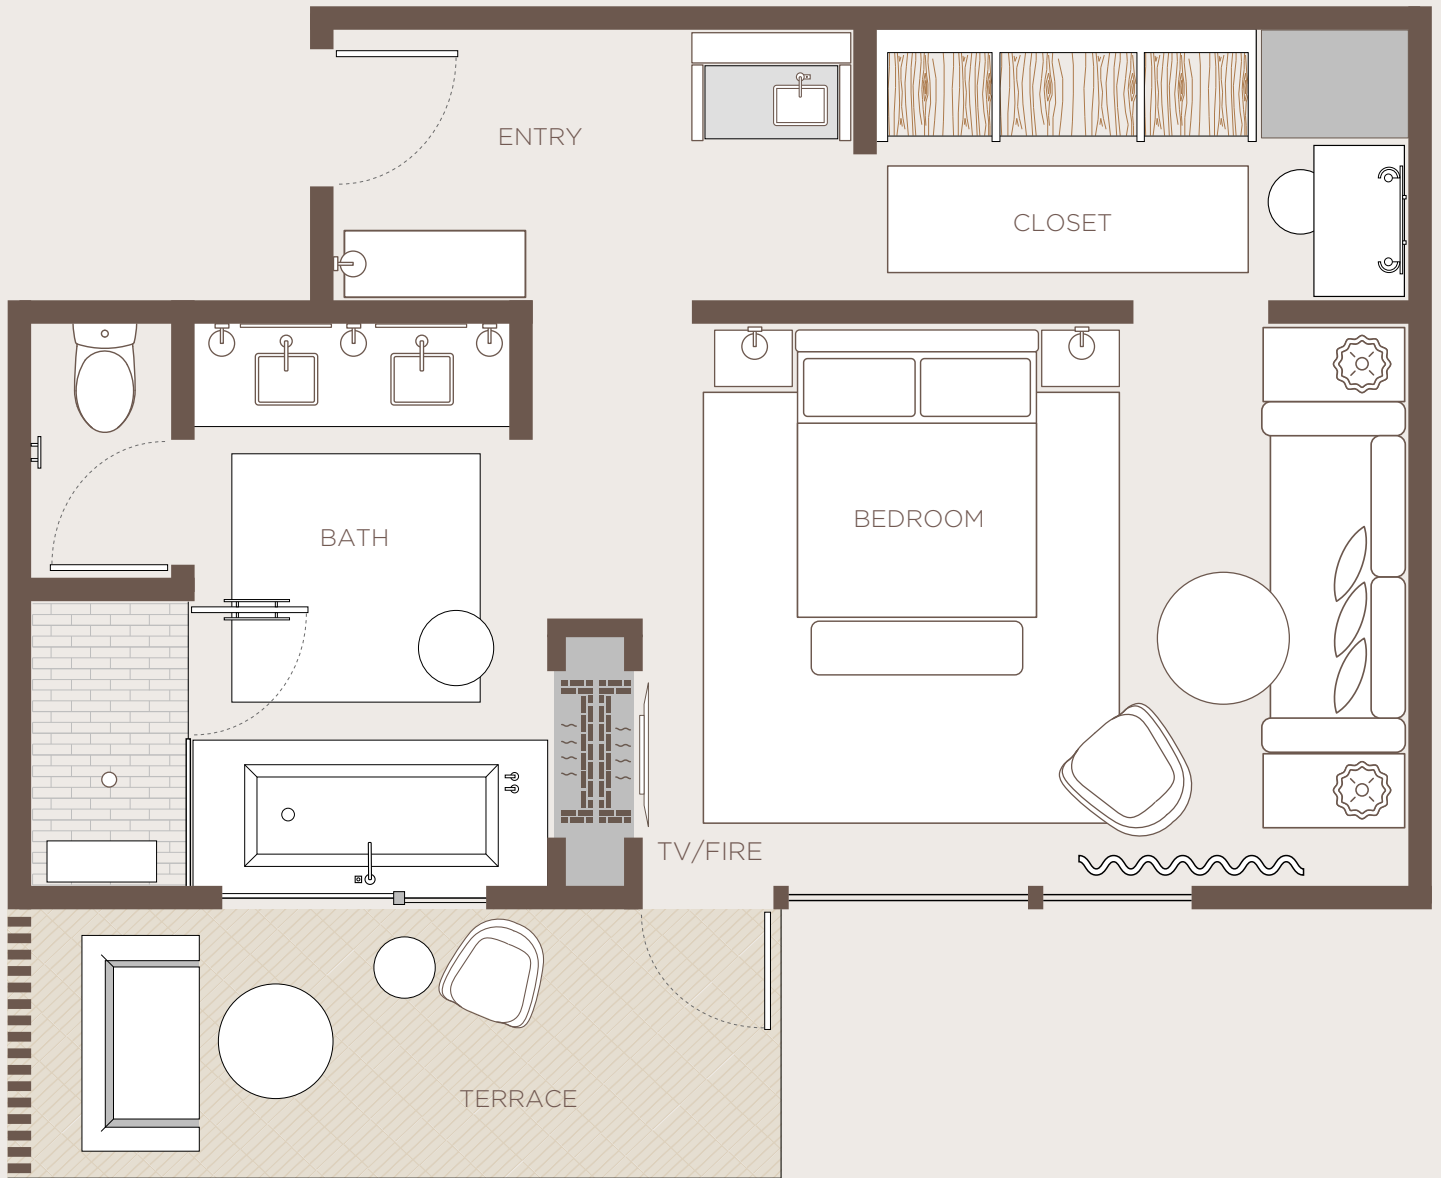

ONE&ONLY MOONLIGHT BASIN RESORT  
KING ROOM

725 SQ. FT.

ONE&ONLY MOONLIGHT BASIN RESORT  
DOUBLE QUEEN ROOM

750 SQ. FT.